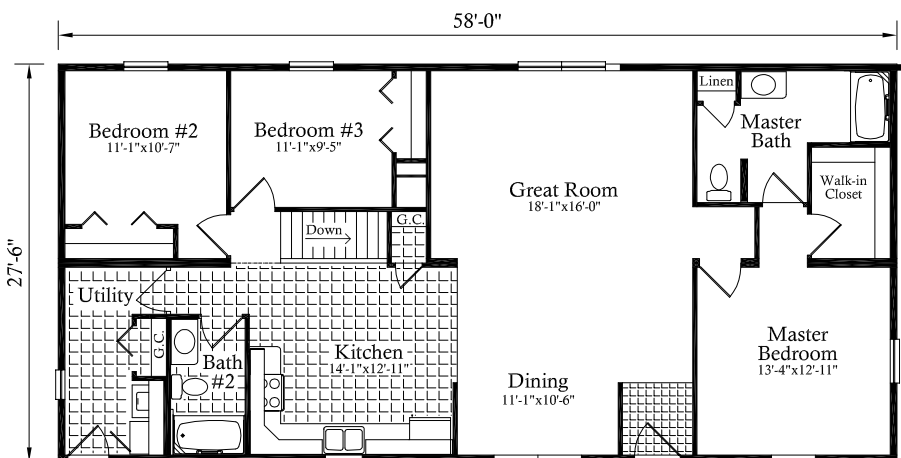

Cleveland

Some options may be shown in this illustration.

Model # 2229
3 Bedroom
2 Bath
1595 sq. ft.

Master Suite offers a
roomy Walk-in Closet
& private Master Bath