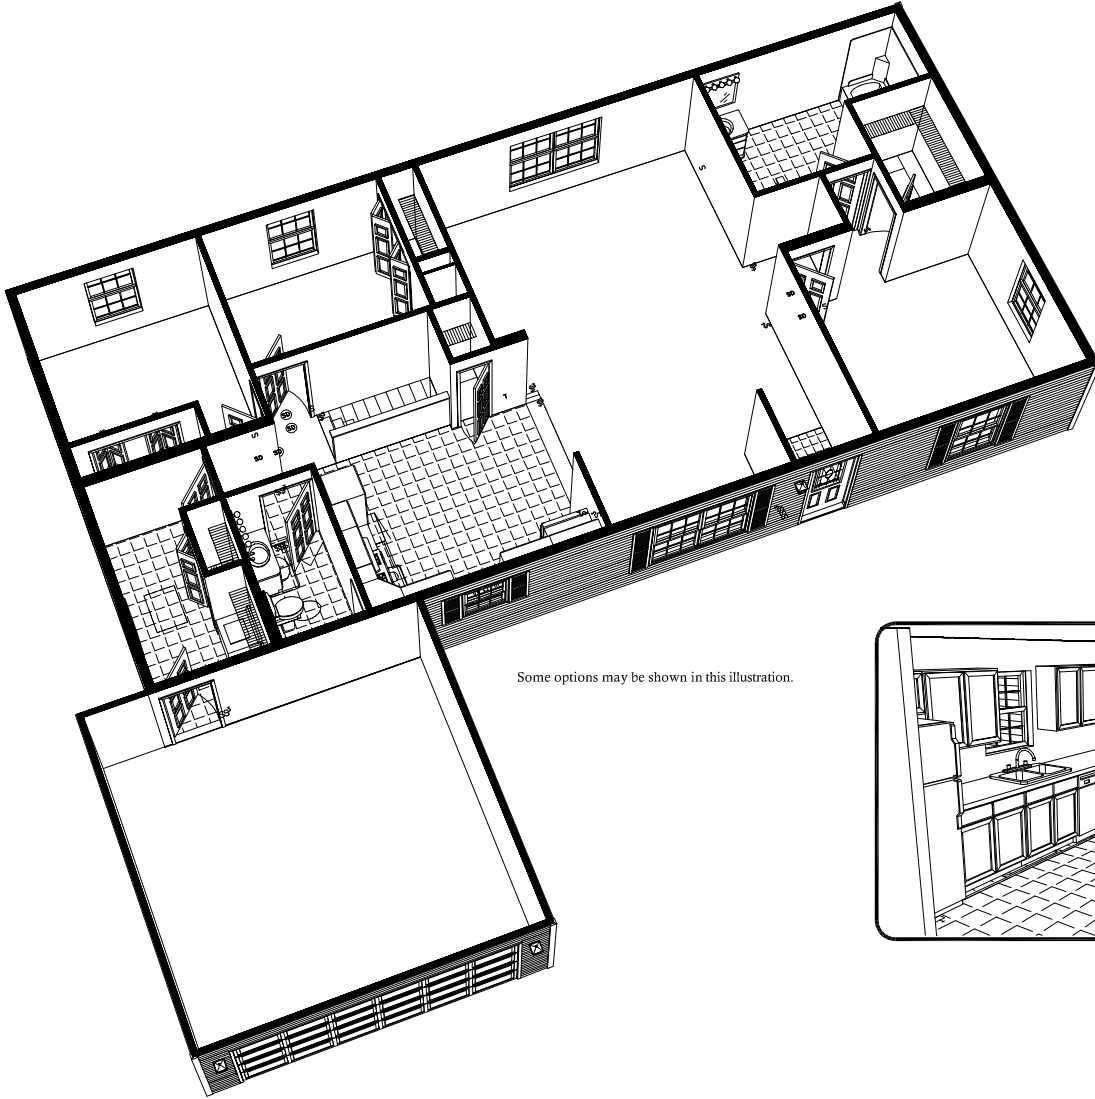

Cleveland

Some options may be shown in this illustration.

Model # 2229
3 Bedroom
2 Bath
1595 sq. ft.

Master Suite offers a
roomy Walk-in Closet
& private Master Bath