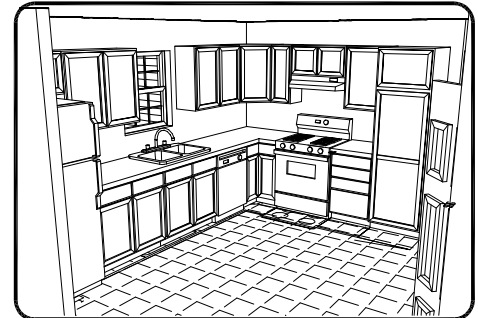

Cleveland

Some options may be shown in this illustration.

Model # 2229
3 Bedroom
2 Bath
1595 sq. ft.

Master Suite offers a
roomy Walk-in Closet
& private Master Bath