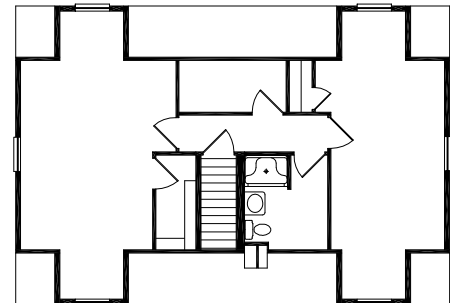

Concord

Model # 3001

1st Floor

1 Bedroom
1 Bath
1100 sq. ft.

Great Oversized Living Area

Fantastic Master Suite offers
Optional Deluxe Master Bath

Some options may be shown in this illustration.

Optional Basement
Shown w/ Deluxe Master Bath
and Half Bath Option

Optional 2nd Floor Layout
Finished by others