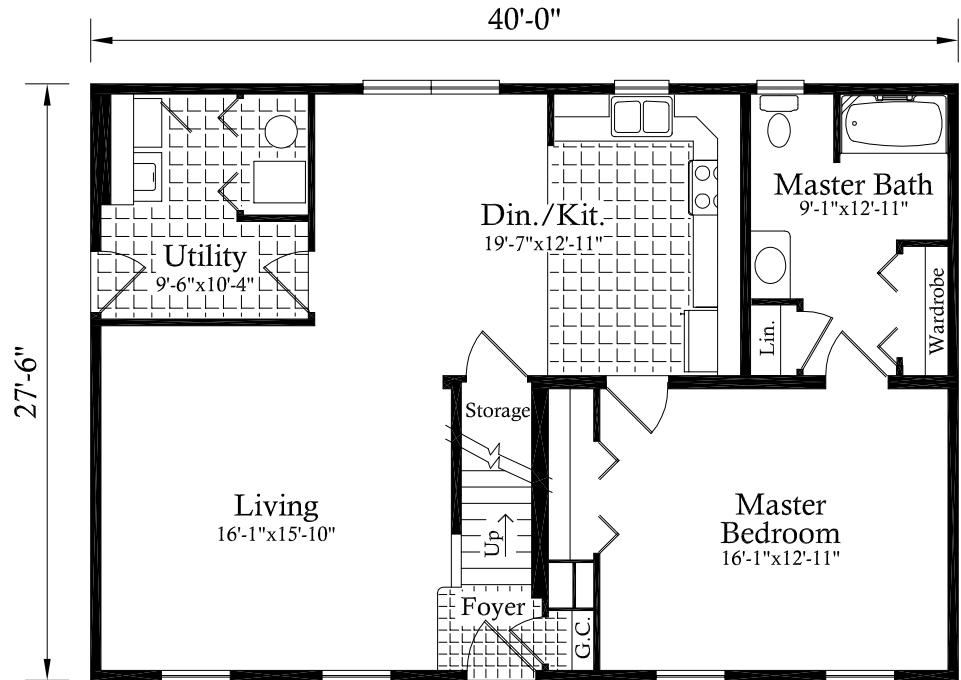

Concord

Model # 3001

1st Floor

1 Bedroom
1 Bath
1100 sq. ft.

Great Oversized Living Area

Fantastic Master Suite offers
Optional Deluxe Master Bath

Some options may be shown in this illustration.

Optional Basement
Shown w/ Deluxe Master Bath
and Half Bath Option

Optional 2nd Floor Layout
Finished by others