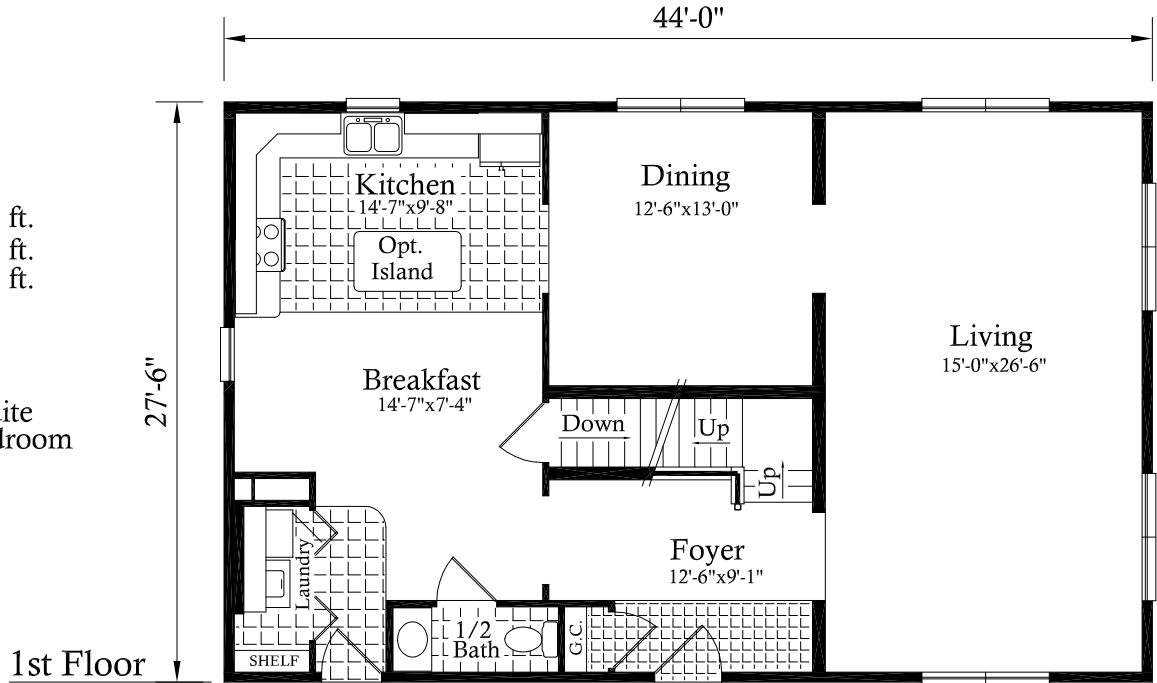

Crandon

Model # 4026

4 Bedroom

2 1/2 Bath

1st Floor: 1210 sq. ft.

2nd Floor: 1210 sq. ft.

Total: 2420 sq. ft.

Family Comfort

Spacious Master Suite
or Optional 4th Bedroom

Some options may be shown in this illustration.