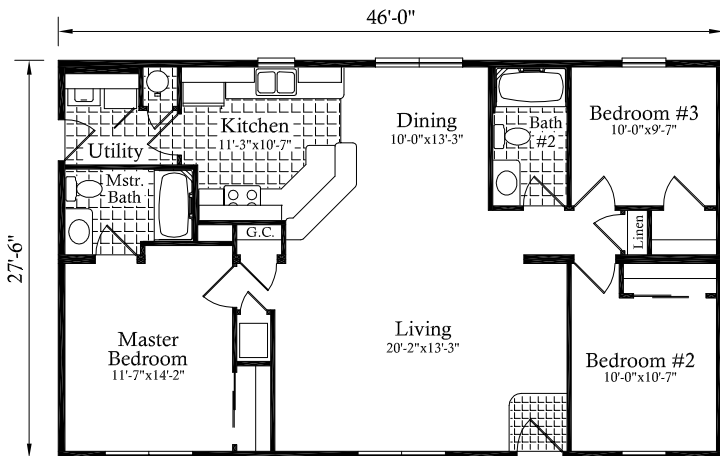

Some options may be shown in this illustration.

Optional Basement

Model # 2227
3 Bedroom
2 Bath
1265 sq. ft.

The eye-catching snack bar is ideal for family and entertaining

Openly abundant for under 1300 sq. ft.