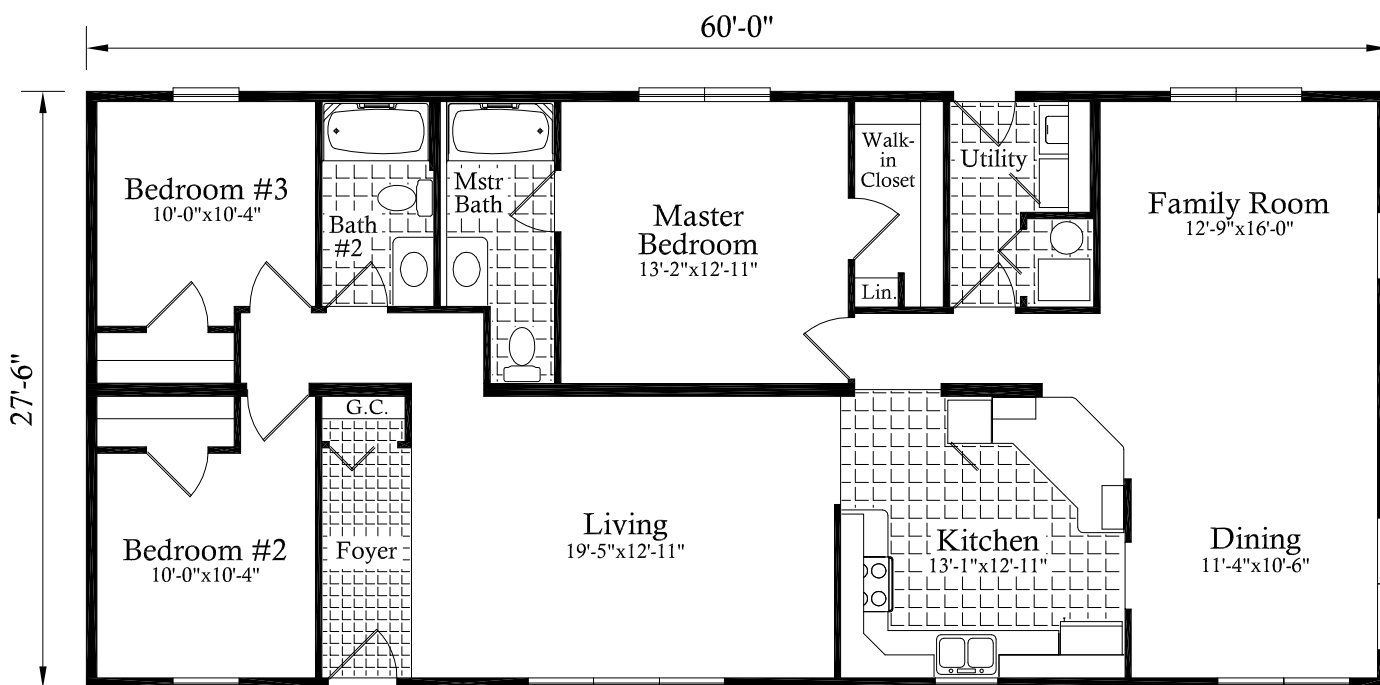

Jefferson

Some options may be shown in this illustration.

Model # 2135

3 Bedroom

2 Bath

1650 sq. ft.

Formal Living Room
separate from Family Room

End Elevation commands
captivating panoramic view

Optional Basement