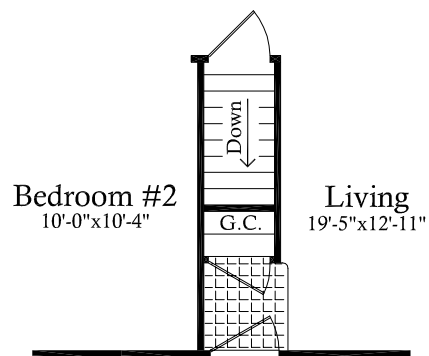

Jefferson

Some options may be shown in this illustration.

Model # 2135

3 Bedroom

2 Bath

1650 sq. ft.

Formal Living Room
separate from Family Room

End Elevation commands
captivating panoramic view