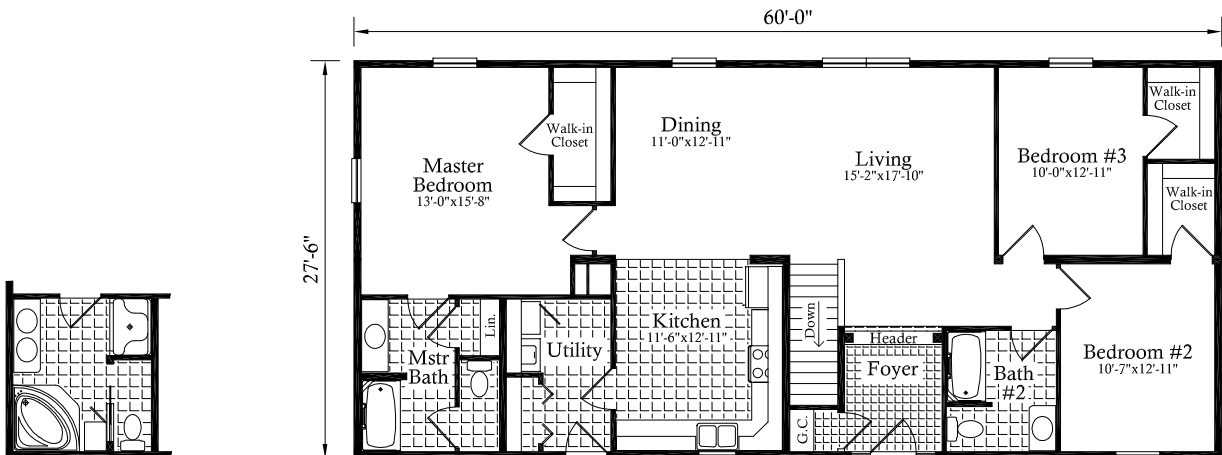

# Kennedy

Some options may be shown in this illustration.

Model # 2220

3 Bedroom

2 Bath

1650 sq. ft.

Elegant Formal Entrance

Walk-in Closets Throughout

Master Suite offers glamorous optional Master Bath

Optional Master Bath