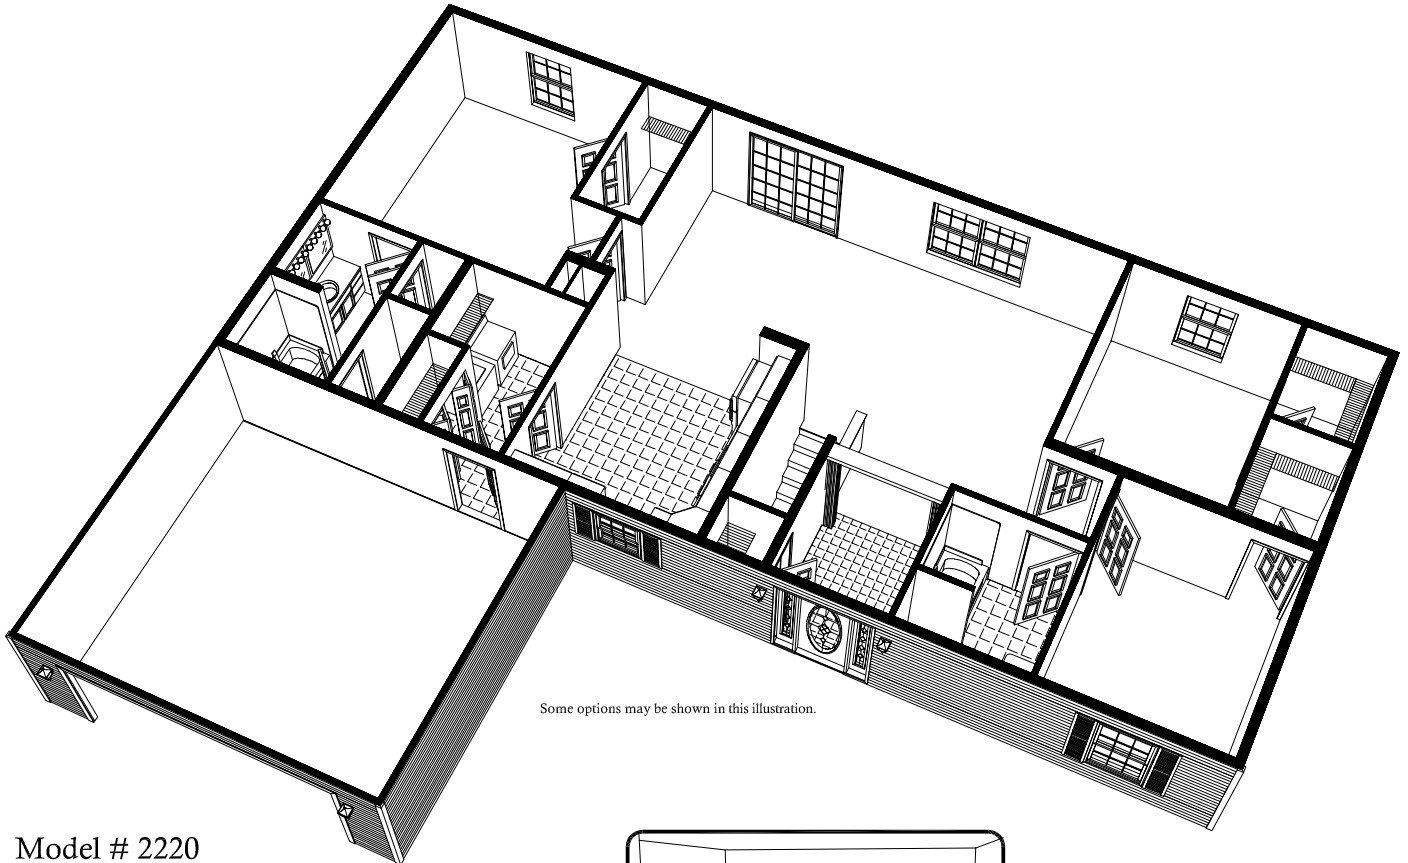

# Kennedy

Some options may be shown in this illustration.

Model # 2220

3 Bedroom

2 Bath

1650 sq. ft.

Elegant Formal Entrance

Walk-in Closets Throughout

Master Suite offers glamorous optional Master Bath

Optional Master Bath