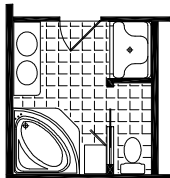

# Kennedy

Some options may be shown in this illustration.

Model # 2220

3 Bedroom

2 Bath

1650 sq. ft.

Elegant Formal Entrance

Walk-in Closets Throughout

Master Suite offers glamorous optional Master Bath

Optional Master Bath