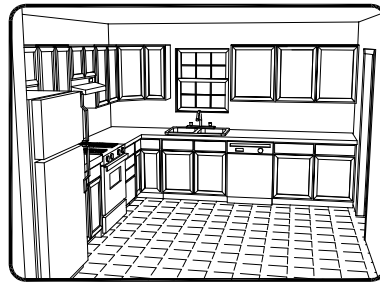

Optional Master Bath