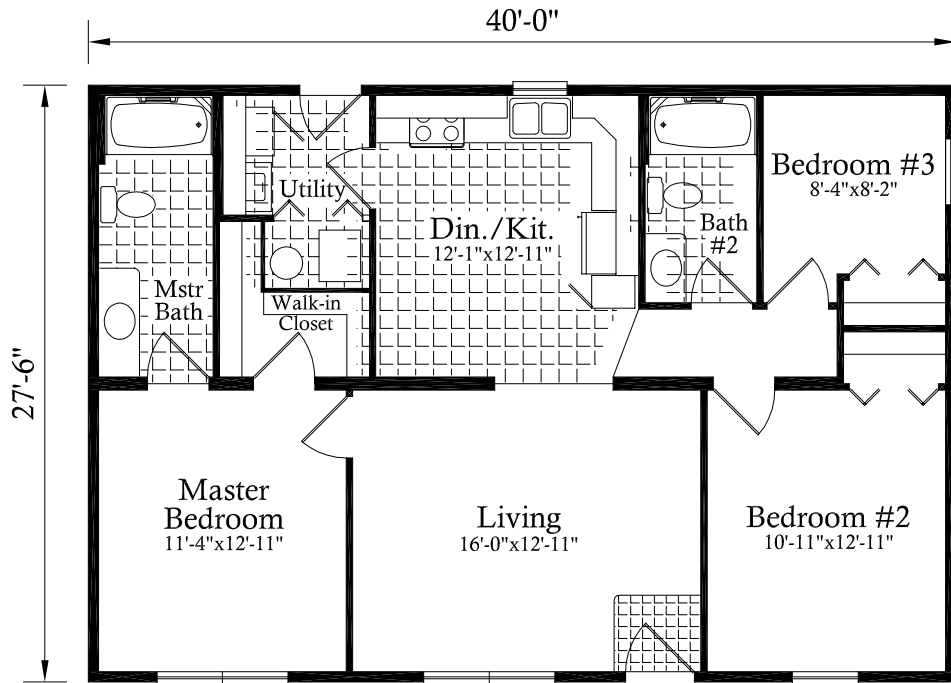

Madison

Some options may be shown in this illustration.

Model # 2132
3 Bedroom
2 Bath
1100 sq. ft.

Large Eat-in Kitchen

Optional Basement