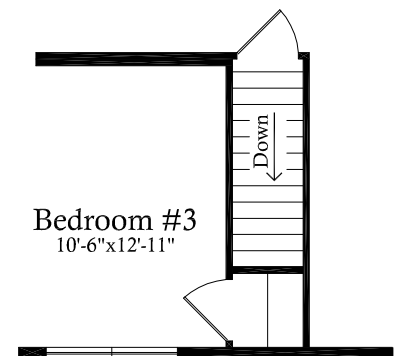

Some options may be shown in this illustration.

Model # 2134
3 Bedroom
2 Bath
1540 sq. ft.

Master Suite bestows a
spectacular Walk-in Closet

Great Room offers
endless possibilities

Optional Basement