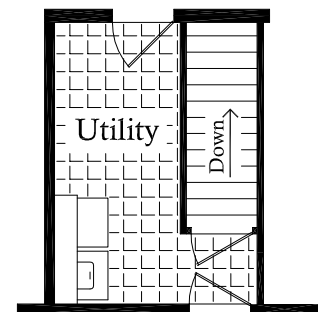

Phoenix

Some options may be shown in this illustration.

Model # 2001
3 Bedroom
2 Bath
1650 sq. ft.

Charming Breakfast Nook

Alluring End Elevation is
sensational for lake property

Optional Basement