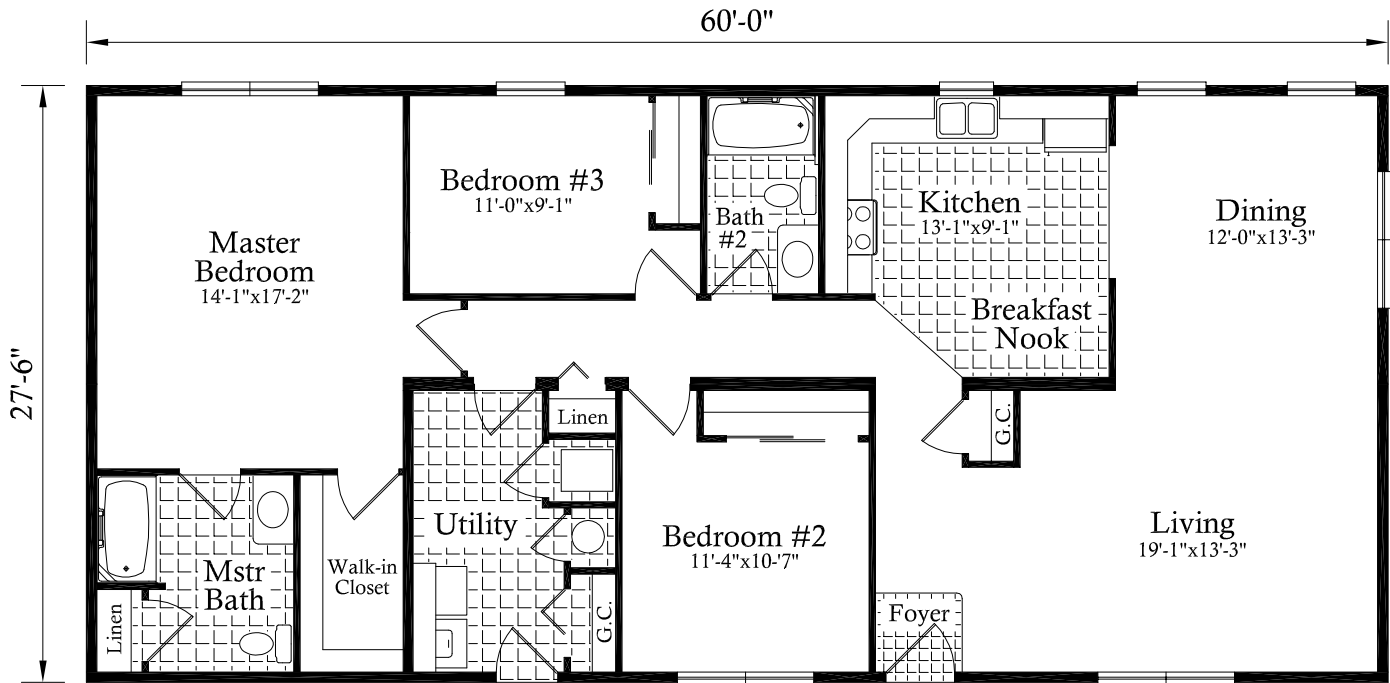

Phoenix

Some options may be shown in this illustration.

Model # 2001
3 Bedroom
2 Bath
1650 sq. ft.

Charming Breakfast Nook

Alluring End Elevation is
sensational for lake property

Optional Basement