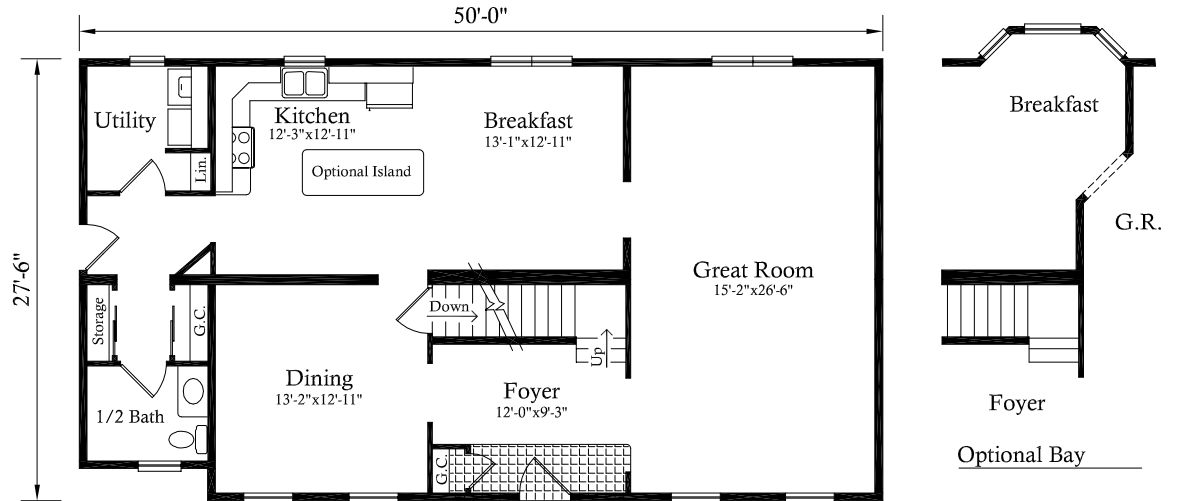

Ramsey

Model # 4008

4 Bedroom

2 1/2 Bath

1st Floor: 1359 sq. ft.

2nd Floor: 1155 sq. ft.

Total: 2514 sq. ft.

Master Suite offers a luxuriant Optional Deluxe Master Bath

Convenient Kitchen Island off Breakfast Area

1st Floor