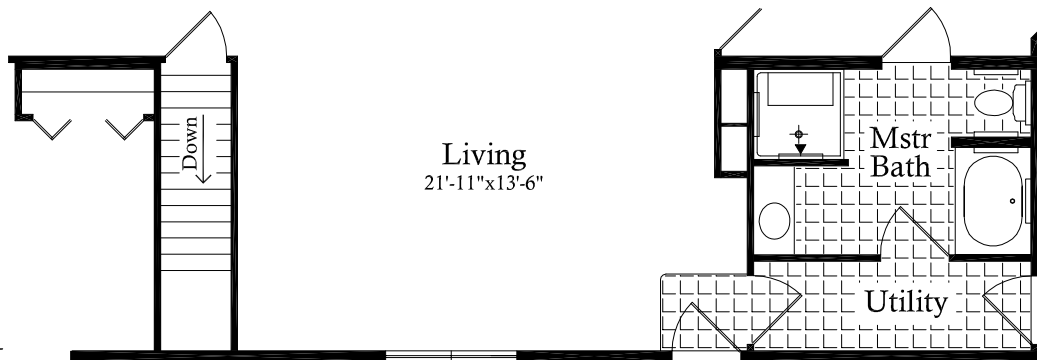

Roosevelt

Handicap Accessible

Some options may be shown in this illustration.

Model # 2129
4 Bedroom
2 Bath
1760 sq. ft.

Open Concept Design for
unsurpassed living comfort

Optional Basement