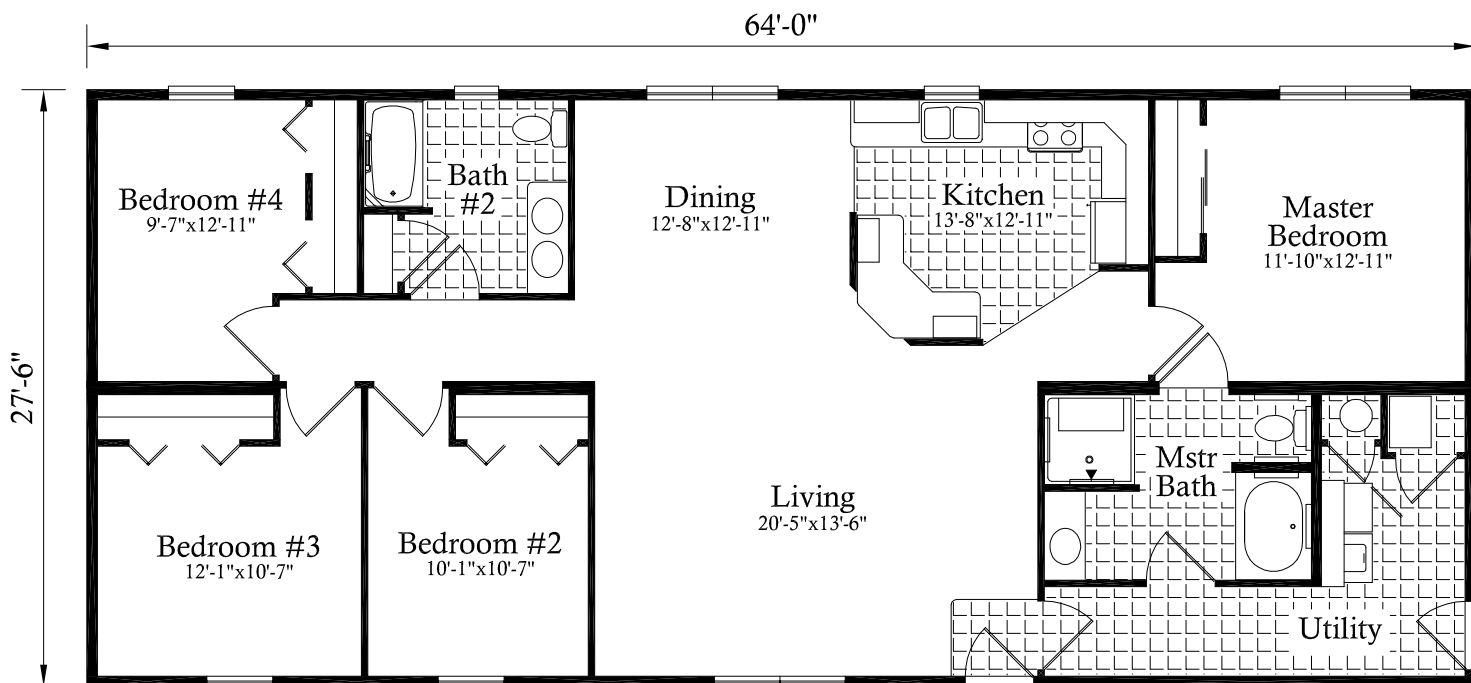

Roosevelt

Handicap Accessible

Some options may be shown in this illustration.

Model # 2129
4 Bedroom
2 Bath
1760 sq. ft.

Open Concept Design for
unsurpassed living comfort

Optional Basement