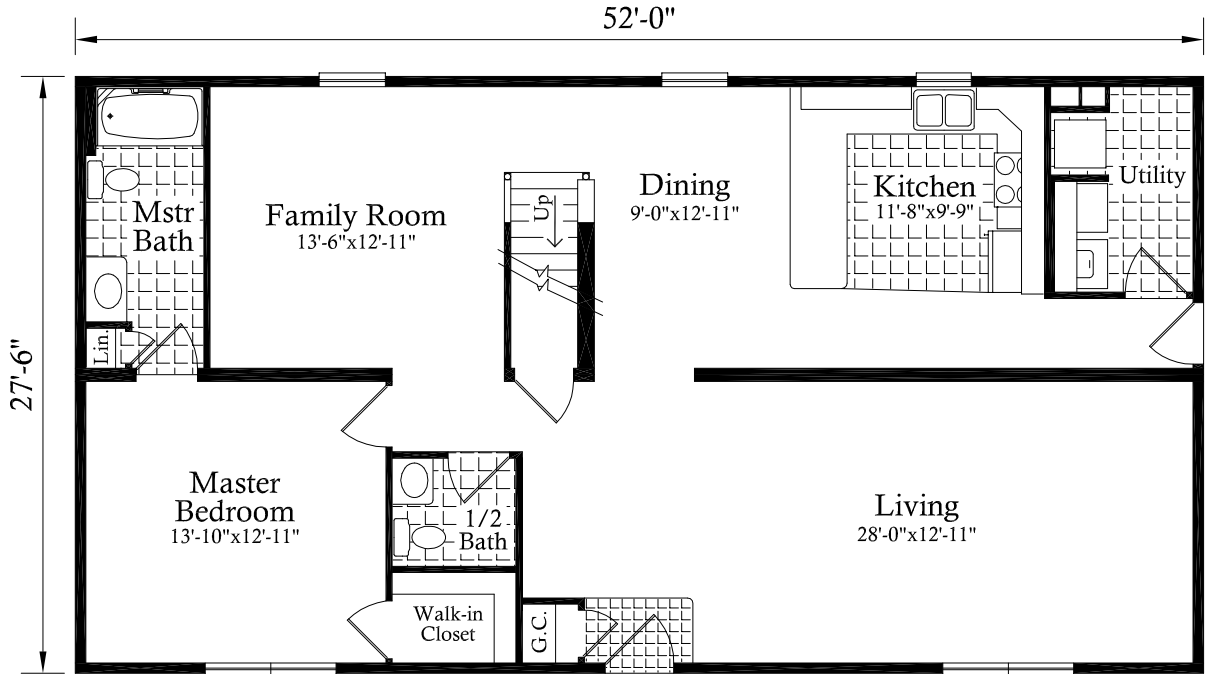

Seaside

Model # 3009

1st Floor

1 Bedroom

1-1/2 Bath

1430 sq. ft.

Grand Living Room
and secluded Family
Room is the perfect
combination for
entertaining or privacy

Some options may be shown in this illustration.

Optional Basement

Optional 2nd Floor Layout
Finished by others