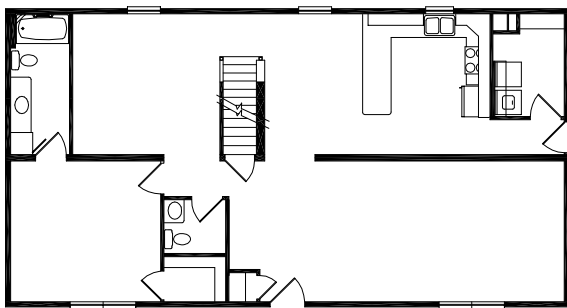

Seaside

Model # 3009

1st Floor

1 Bedroom

1-1/2 Bath

1430 sq. ft.

Grand Living Room
and secluded Family
Room is the perfect
combination for
entertaining or privacy

Some options may be shown in this illustration.

Optional Basement

Optional 2nd Floor Layout
Finished by others