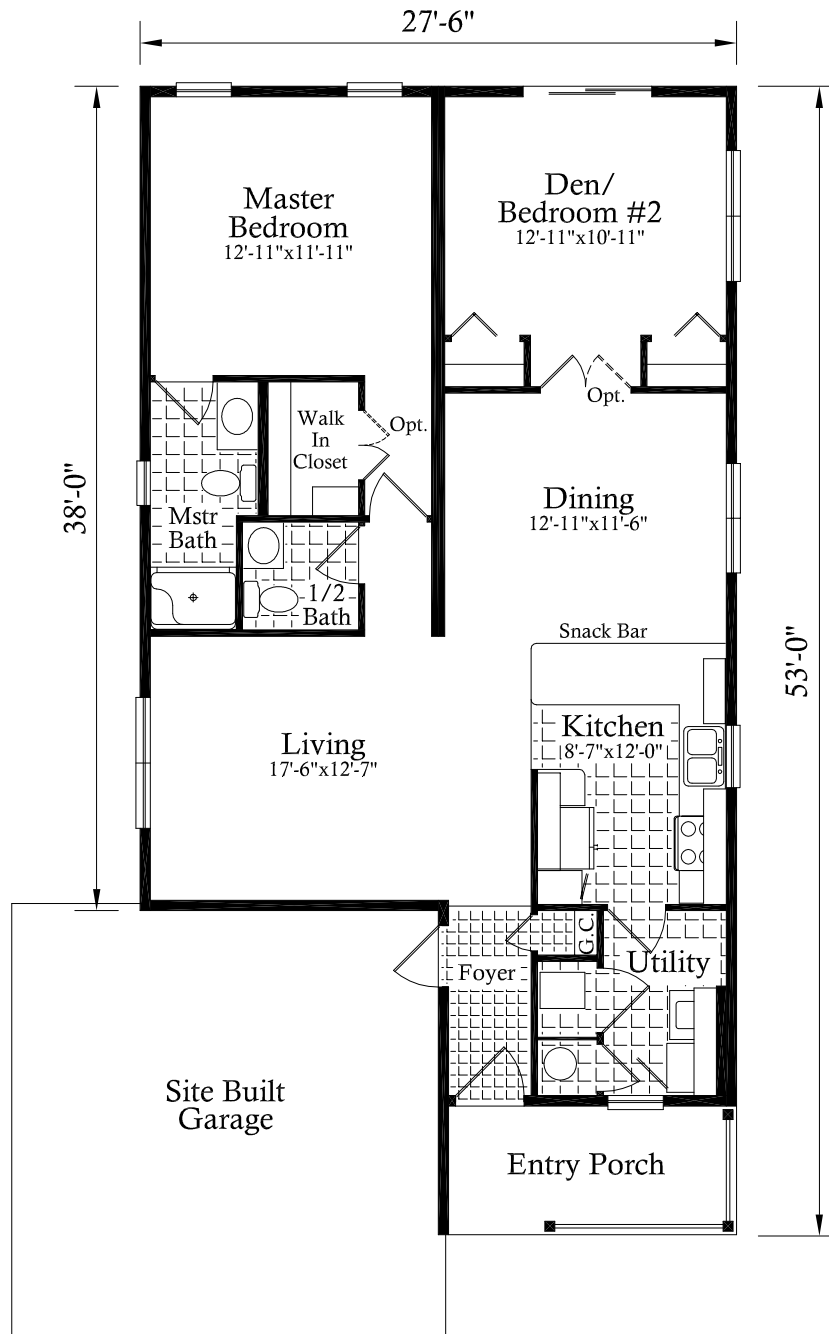

Starlight 2

Model # 2195
1 Bedroom
1-1/2 Bath
1169 sq. ft.

Some options may be shown in this illustration.