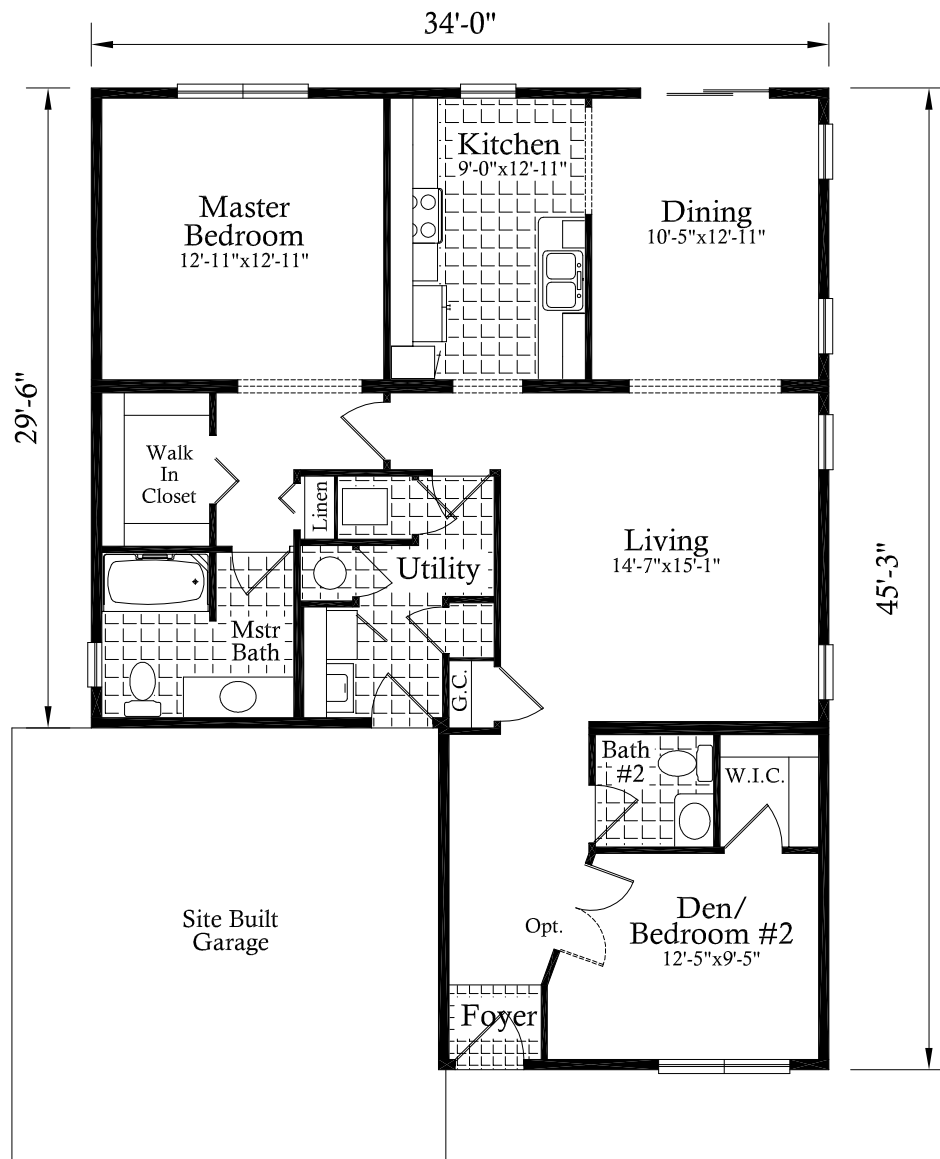

# Sunflower

Model # 7004  
2 Bedroom  
1-1/2 Bath  
1287 sq. ft.

Some options may be shown in this illustration.