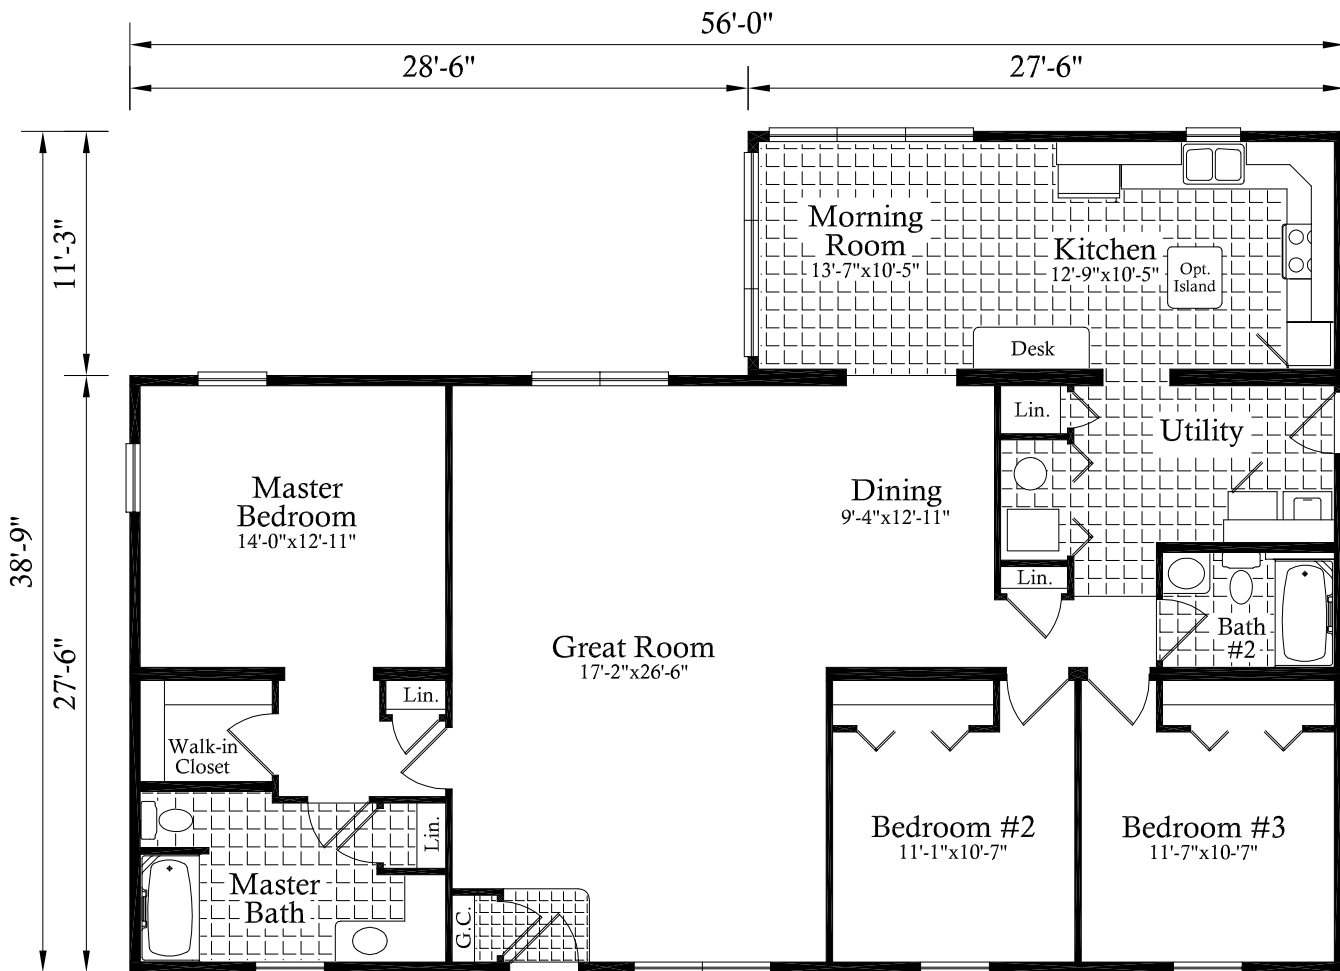

Triple Crown

Some options may be shown in this illustration.

Model # 2006
3 Bedroom
2 Bath
1850 sq. ft.

Stunning Master Suite

Formal Dining separates
radiant Morning Room &
magnificent Great Room