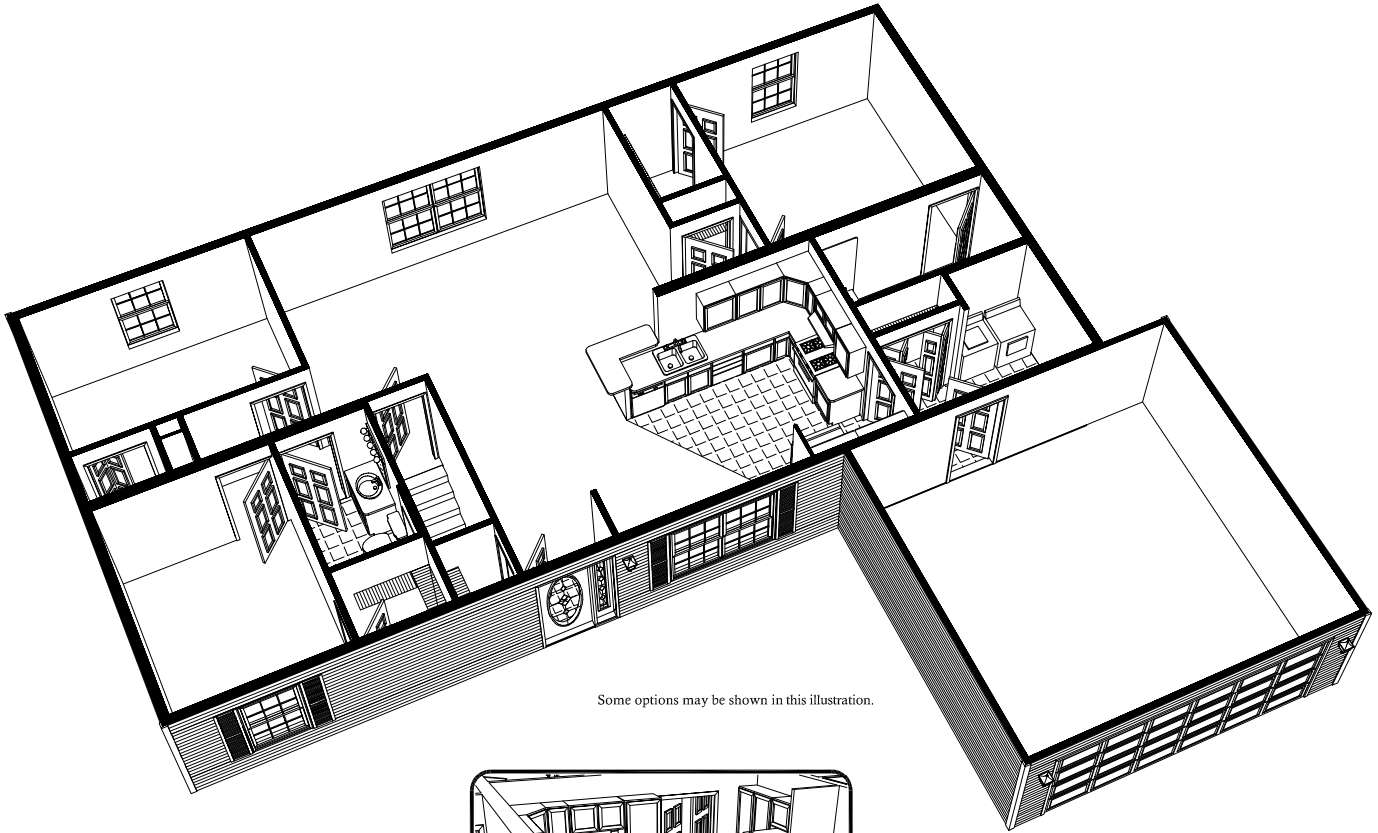

Truman

Some options may be shown in this illustration.

Model # 2226
3 Bedroom
2 Bath
1485 sq. ft.

Unique snack bar
blends usefulness &
distinctive design

Matchless floor plan
for under 1500 sq. ft.