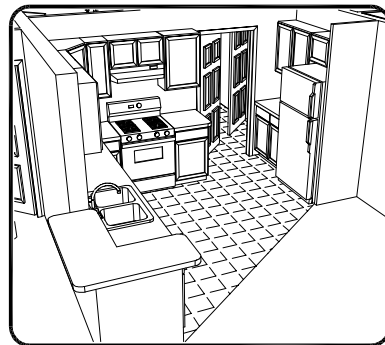

Truman

Some options may be shown in this illustration.

Model # 2226
3 Bedroom
2 Bath
1485 sq. ft.

Unique snack bar
blends usefulness &
distinctive design

Matchless floor plan
for under 1500 sq. ft.