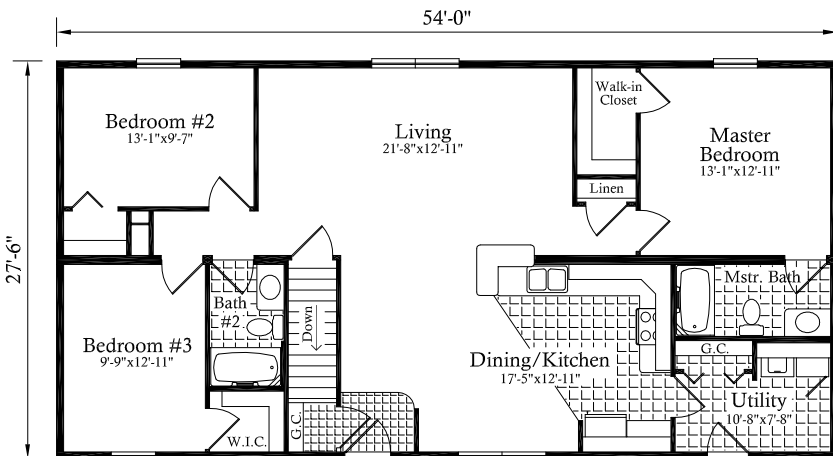

Truman

Some options may be shown in this illustration.

Model # 2226
3 Bedroom
2 Bath
1485 sq. ft.

Unique snack bar
blends usefulness &
distinctive design

Matchless floor plan
for under 1500 sq. ft.