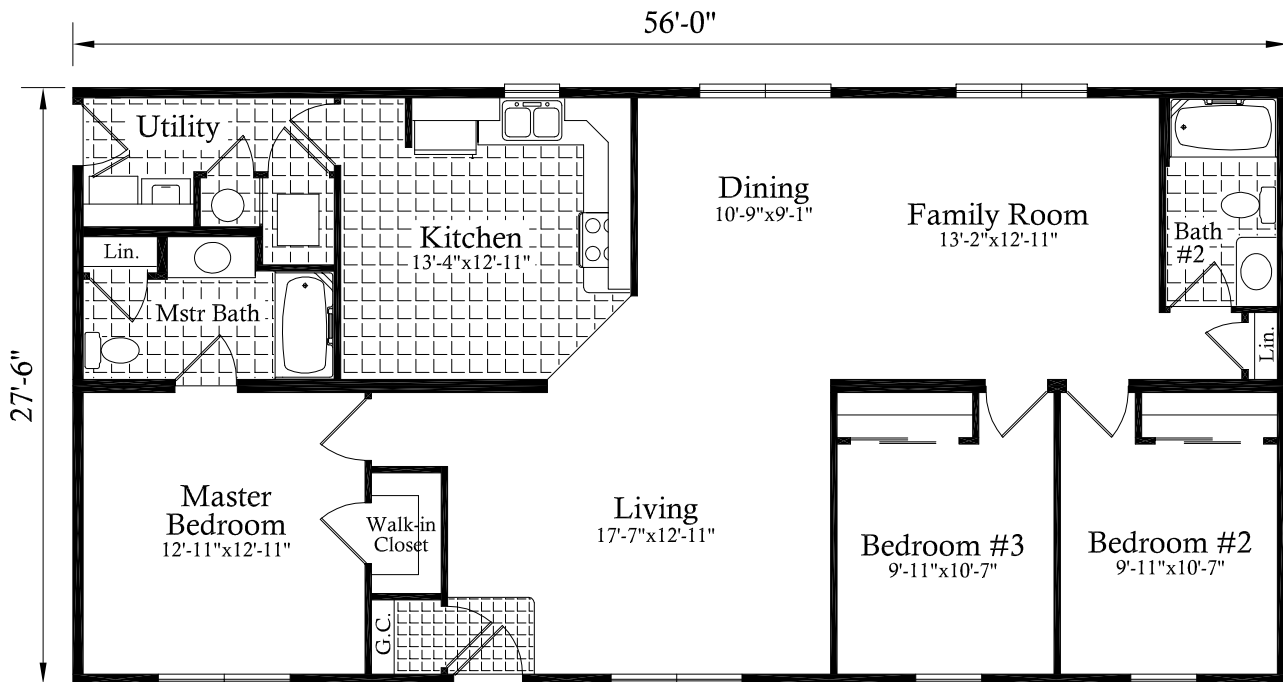

Van Buren

Some options may be shown in this illustration.

Model # 2133

3 Bedroom

2 Bath

1540 sq. ft.

Large Eat-in Kitchen w/
separate Dining Area

Open Family Room and
Oversized Living Area is
excellent for entertaining

Optional Basement